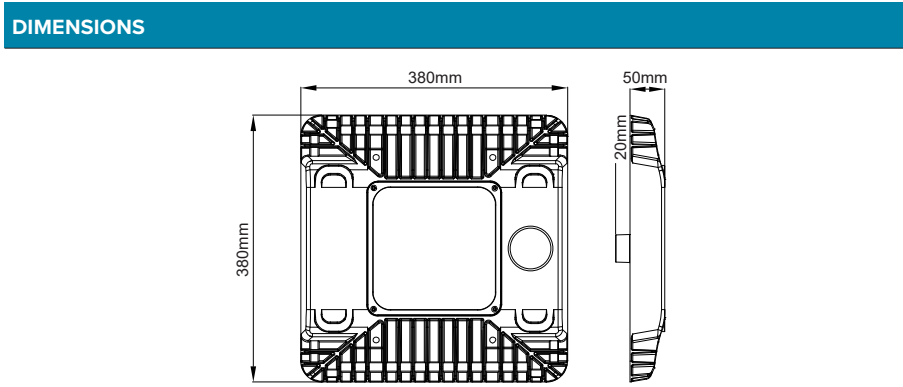

Product Overview

POWER	LUMENS	EFFICACY	CCT	DIMENSIONS	WEIGHT	SAP CODE	PRODUCT CODE
75W	12017 lm	160 lm/W	5000K	380 x 380 x 70mm	5.80kg	2002283	BENZINA150WG2
100W	15386 lm	154 lm/W					
120W	18055 lm	150 lm/W					
148W	21641 lm	146 lm/W					
100W	15399 lm	154 lm/W	5000K	380 x 380 x 70mm	5.90kg	2002284	BENZINA200WG2
148W	22102 lm	149 lm/W					
165W	24291 lm	147 lm/W					
196W	28453 lm	145 lm/W					

SPECIFICATIONS	
Body Material:	Aluminium
Diffuser Material:	Glass (Clear) (Polycarbonate Optional)
Body colour:	White: RAL9003
IP Rating:	IP65
IK Rating:	IK08
Beam Angle:	120°
CRI:	>80
SDCM:	<6
Driver:	Integral
Power Lead:	1.5m Flex & Plug
Input:	220-240V, 50/60Hz
Electrical Classification:	Class 1
Power Factor:	>0.9
Protection:	Overload / Short Circuit
Lifespan:	>50,000hrs @Ta25°C (L70)
Operating Ambient Temperature:	-30 to 45°C
Smart:	KASTA Compatible
Dimming:	0-10V Dimmable

APPLICATIONS
Warehouses
Factories
Sheds
Industrial
Large Commercial Spaces

ACCESSORIES
Microwave Motion Sensor HIGHBAY-MS (SAP 2002281)   • Quick connect   • 12m range with corridor function
Sensor Remote Controller HIGHBAY-REMOTE (SAP 2002282)   • Required to reprogram sensor
Surface Mount Box BENZINAG2-SBOX (SAP 2002286)
DALI Converter HBAY-DALI-CONV (SAP 2002095)   • IP65 rated   • Converts product to be DALI dimmable