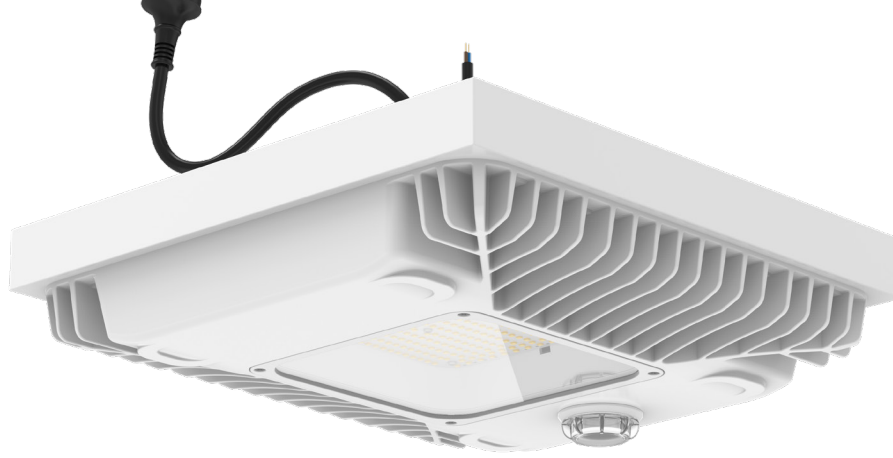

BENZINA G2

Lowbays